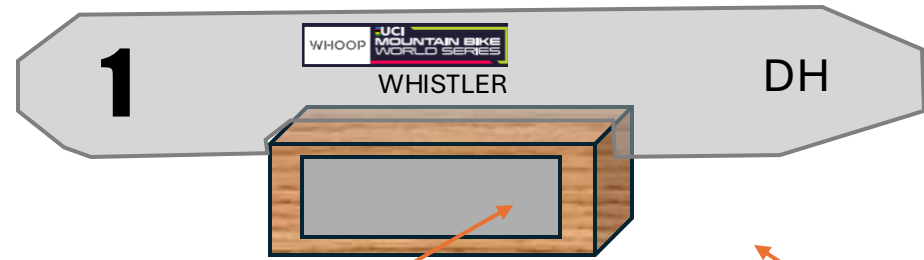

Trophy:  
Chainsaw Bar  
engraved no colour, no chain

FN Design Element  
(same across all pieces)

Partner Gift

Venue Legacy Memento  
To be mounted at 1199 Start

Podium Gift:  
Trophy Base – FN design  
CNC in wood, or cnc cut  
metal?  
1<sup>st</sup> – 3<sup>rd</sup> place  
Elite Men, Elite Women, Junior Men,  
Junior Women  
1 Team